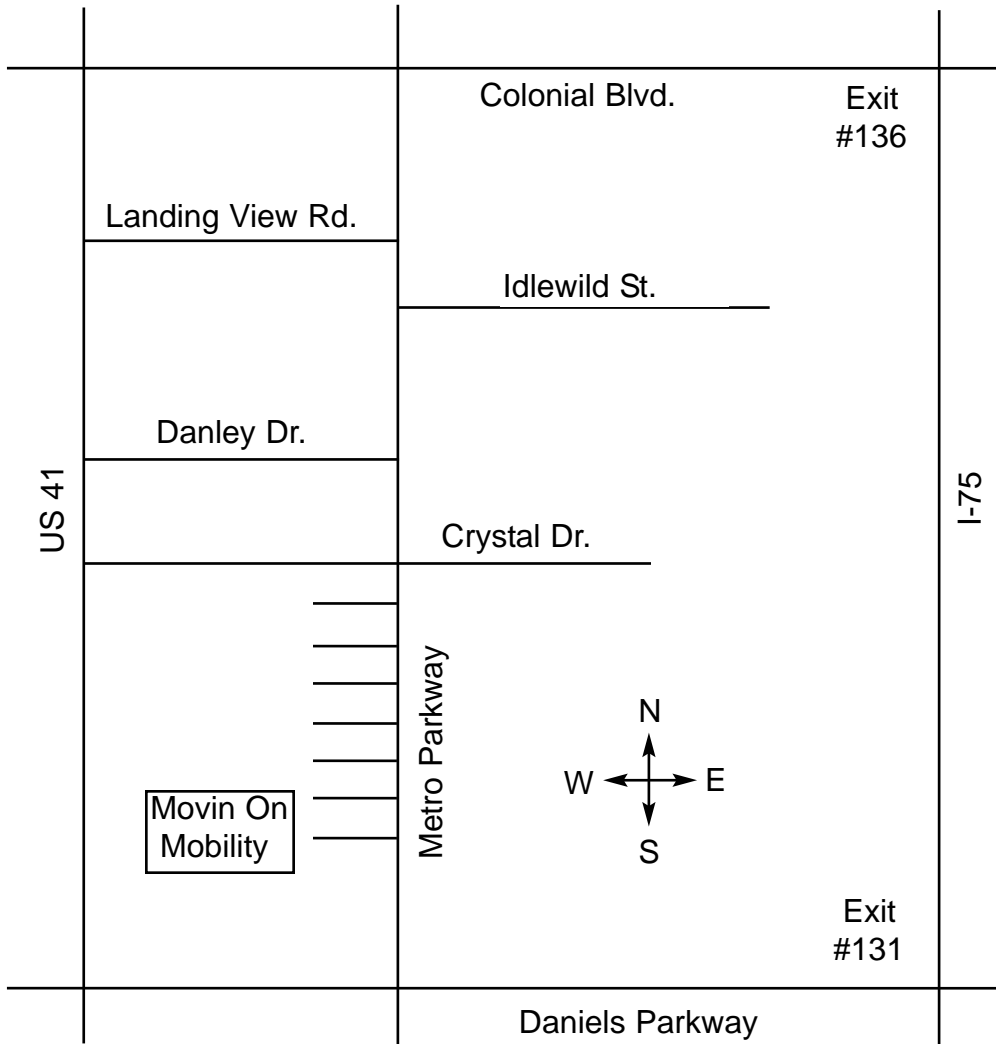

MOVIN' ON MOBILITY, INC.
12530 METRO PARKWAY
FORT MYERS, FL 33966
(239) 275-1900

Movin' On Mobility is 2.6 miles South of Colonial Blvd.
and 1.1 miles North of Daniels Parkway